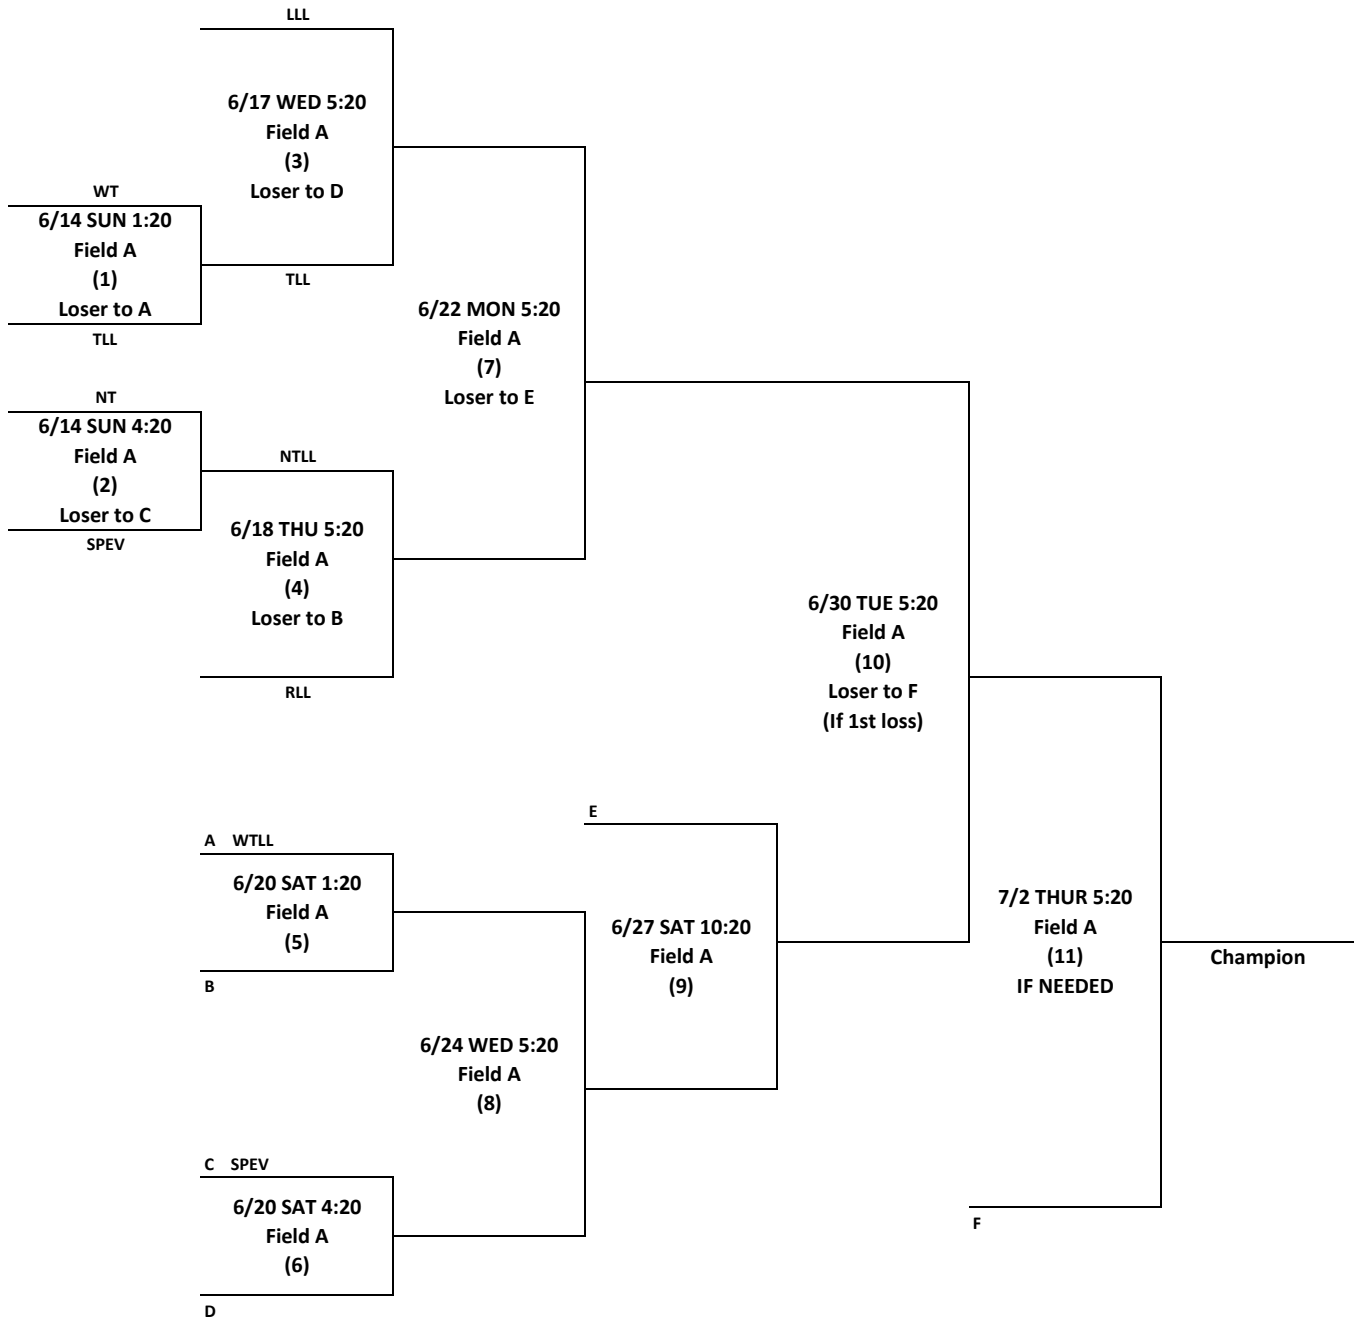

# 2026 Little League (10yr to 12yr) Baseball All-Stars

www.cad27.com

All Games @ SAN PEDRO / EASTVIEW Little League  
 Field Location: 766 N. CENTER St, SAN PEDRO, CA  
[www.eastviewlittleleague.com](http://www.eastviewlittleleague.com)